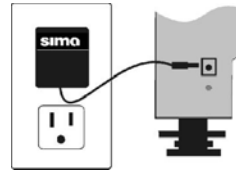

To install the batteries – slide open the battery compartment located on top of the unit. Insert the two AAA size batteries according to the +/- markings on the unit. Close top.

To charge the batteries:

1. Insert the jack on the power cord into the power input jack on the side of the SL-9 (Fig. A). Red LED indicator light, located below the power jack, will turn on.
2. Plug AC transformer into standard 120 VAC wall outlet.
3. Batteries must charge 8 to 10 hours before fully charged. *Note: indicator light will not turn off when charging is complete.*
4. Fully charged batteries will provide approx. 20 to 25 minutes continuous run time.