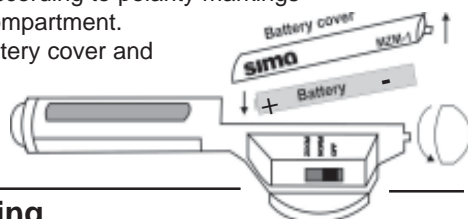

## MZM-1 Mini Zoom Mic Instruction sheet

To operate the MZM-1:

1. Install 1 AAA battery (as shown below.)
2. Slide the rubber insulated shoe mount onto the camcorder and tighten by turning the adjusting wheel clockwise.
3. Plug the audio jack into the mic input of your camcorder.
3. Turn the microphone on by sliding the setting switch from the OFF position to the NORM position.
4. To increase the zoom listening profile of the MZM-1 move the setting switch to the ZOOM position.
5. To save battery life, turn the switch to OFF when finished using.

**Battery Installation:** The MZM-1 zoom microphone requires 1 AAA battery. To insert the battery:

1. Unscrew the knob on the end of the microphone.
2. Remove the battery cover as shown.
3. Insert battery according to polarity markings in the battery compartment.
4. Replace the battery cover and knob.